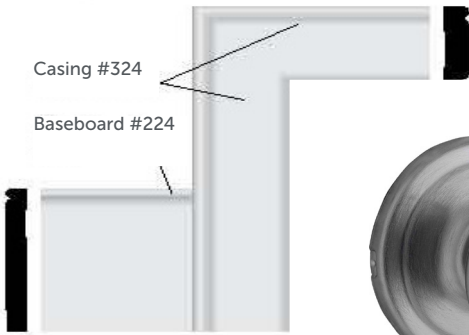

CASSIA

INTERIOR FINISHES

TRIM PAINT:
Cloverdale
CA025 Standard White

WALL PAINT:
Cloverdale
CA021 Sugar

BASEBOARD & CASING:
Transition
#324 Case - 5/8" x 3"
#224 Base - 1/2" x 4"

CEILING LIGHT:
Whitfield 2 Light
Flushmount Ceiling Light
FM9-12AWSS

ENTRY DOOR HARDWARE:
Weiser Troy Passage
with Deadbolt
Satin Chrome

EXTERIOR LIGHT:
1 Light Outdoor Wall
Lantern Frosted Glass
in Black Finish
OWL852-1BK

INTERIOR DOOR HARDWARE:
Weiser Troy 26D
Passage Knob
Satin Chrome

DINING NOOK & STAIRWAY LIGHT:
Whitfield 3 Light
Chandelier Drum Shade
SH1607-PWSS

STANDARD DOOR:
Benton
5 Panel Raised